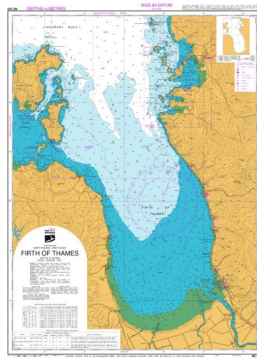

Marine & Harbour Charts (All Areas available)

All Sizes Approx. 1100mm x 720mm

NZ54 - Cuvier Island to East Cape

NZ532 - Approaches to Auckland

NZ5125 - Bay Of Islands

NZ5411 - Tauranga Harbour

NZ533 - Firth of Thames

NZ25 - South Island

NZ63 - Kaikoura Peninsula

MapCo NZ LTD

Maori Maps & Pukapuka

(Exclusive Mapco NZ Ltd Maps)

MA001 - Aotearoa Tribal Iwi Map
840mm x 590mm

MA004 - Treaty of Waitangi Chart
590mm x 840mm

MA008 - Matariki
620mm x 870mm