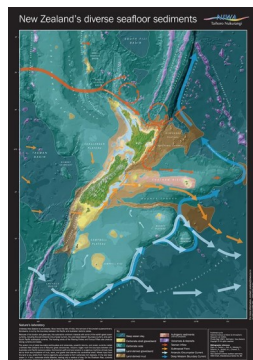

MapCo NZ LTD

Geological & Niwa Maps

* All maps are approximately 690mm x 990mm

NZ161 - NZ Geological
590mm x 910mm

NZ162 - North Island Geological
840mm x 1040mm

NZ163 - South Island Geological
840mm x 1040mm

NZ030 - Bathymetric Map of NZ
680mm x 1000mm

NZ050 - Undersea NZ
700mm x 1000mm

NZ028 - NZ Diverse Sea Floor Sediments
700mm x 1000mm

NZ054 - Tectonic Map of NZ
680mm x 1000mm

NZ026 - NZ Bathymetry
750mm x 1080