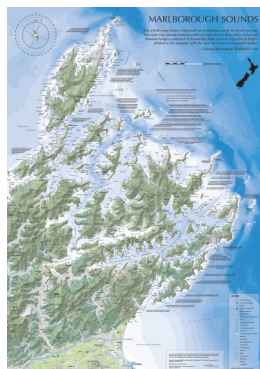

NZ152- The Large South Island
1300mm x 960mm

Suppliers of the finest, most popular wall maps for the world of education

Showroom: 6 Maranui Street Mt Maunganui Tauranga NEW ZEALAND • P.O. Box 13143 Tauranga • maps@mapco.co.nz • Mobile 0274 925 662
www.mapco.co.nz

NZ030 - Bathymetric Map of NZ
680mm x 1000mm

NZ050 - Undersea NZ
700mm x 1000mm

NZ028 - NZ Diverse Sea Floor Sediments
700mm x 1000mm

NZ054 - Tectonic Map of NZ
680mm x 1000mm

NZ026 - NZ Bathymetry
750mm x 1080

NZ049 - Undersea Volcanoes
700mm x 1000mm

SPC001 - Pacific ocean Floor
830mm x 555mm

NZ155 - Marlborough Sounds
690mm x 990mm

NZ024 - Lake Taupo
880mm x 840mm

NZ154 - Coromandel Peninsula
1350mm x 900mm

Suppliers of the finest, most popular wall maps for the world of education

REG250 - 3
Auckland/Coromandel

REG250 - 4
Waikato & Bay of Plenty

REG250 - 5
East Cape

REG250 - 6
Taranaki & Ruapehu

REG250 - 7
Hawkes Bay

REG250 - 9
Nelson & Marlborough

REG250 - 8
Wellington & Wairarapa

REG250 - 10
North Westland