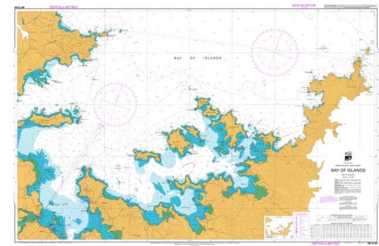

Marine & Harbour Charts (All Areas available)

All Sizes Approx. 1100mm x 720mm

NZ54 - Cuvier Island to East Cape

NZ532 - Approaches to Auckland

NZ5125 - Bay Of Islands

NZ5411 - Tauranga Harbour

NZ533 - Firth of Thames

NZ25 - South Island

NZ63 - Kaikoura Peninsula

MapCo NZ LTD

Maori Maps & Pukapuka

(Exclusive Mapco NZ Ltd Maps)

MA001 - Aotearoa Tribal Iwi Map
840mm x 590mm

MA004 - Treaty of Waitangi Chart
590mm x 840mm

MA008 - Matariki
620mm x 870mm