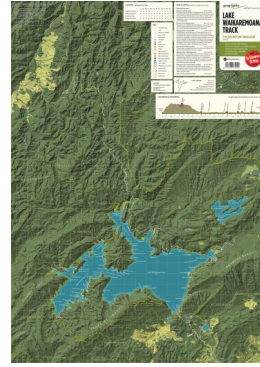

REG250 - 3
Auckland/Coromandel

REG250 - 4
Waikato & Bay of Plenty

REG250 - 5
East Cape

REG250 - 6
Taranaki & Ruapehu

REG250 - 7
Hawkes Bay

REG250 - 9
Nelson & Marlborough

REG250 - 8
Wellington & Wairarapa

REG250 - 10
North Westland

REG250 - 16
Fiordland

* These Areas are also available in City & Town Maps

REG250 - 18
Stewart Island

* All maps are one size approximately 615mm x 880mm

MapCo NZ LTD

NZ Track Maps

NZTK0003 -
Tongariro Circuit
Front - Tongariro Track
Reverse - Tongariro National Park 3D
Laminated or PAPER FLAT Available
840mm x 594mm

Tararua Range
Laminated
730mm x 690mm

* All maps are one size approximately 840mm x 600mm and double sided

Suppliers of the finest, most popular wall maps for the world of education

MapCo NZ LTD

NZ Track Maps