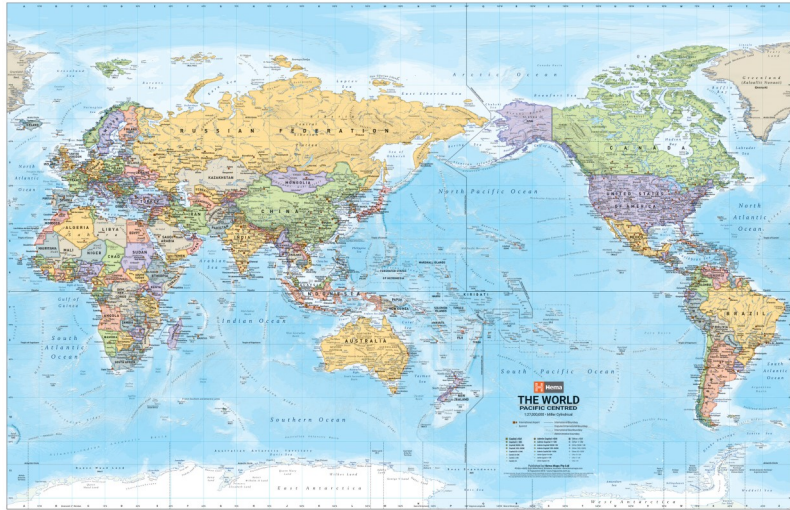

MapCo NZ LTD

World Maps

WLD033 - World Mega Map 2320mm x 1460mm