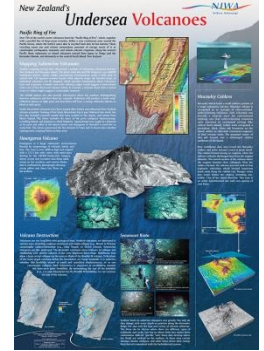

NZ030 - Bathymetric Map of NZ
680mm x 1000mm

NZ050 - Undersea NZ
700mm x 1000mm

NZ028 - NZ Diverse Sea Floor Sediments
700mm x 1000mm

NZ054 - Tectonic Map of NZ
680mm x 1000mm

NZ026 - NZ Bathymetry
750mm x 1080

NZ049 - Undersea Volcanoes
700mm x 1000mm

SPC001 - Pacific ocean Floor
830mm x 555mm

NZ155 - Marlborough Sounds
690mm x 990mm

NZ024 - Lake Taupo
880mm x 840mm

NZ154 - Coromandel Peninsula
1350mm x 900mm

Suppliers of the finest, most popular wall maps for the world of education