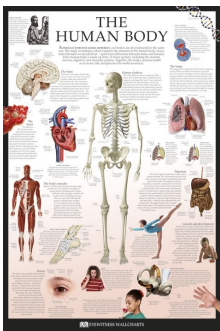

MapCo NZ LTD

Charts & Posters

SPC062 - Educational Basics
610mm x 920mm

SPC057 - Times Tables
610mm x 920mm

SPC012 - Periodic Tables
920mm x 610mm

SPC056 - Tell The Time
610mm x 920mm

SPC009 - Body 2
610mm x 920mm