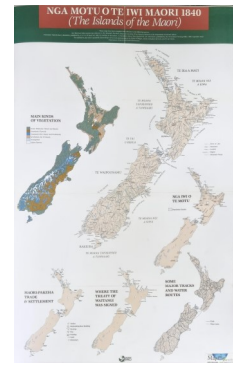

Marine & Harbour Charts (All Areas available)

All Sizes Approx. 1100mm x 720mm

NZ54 - Cuvier Island to East Cape

NZ532 - Approaches to Auckland

NZ5125 - Bay Of Islands

NZ5411 - Tauranga Harbour

NZ533 - Firth of Thames

NZ25 - South Island

NZ63 - Kaikoura Peninsula

MapCo NZ LTD

Maori Maps & Pukapuka

(Exclusive Mapco NZ Ltd Maps)

MA001 - Aotearoa Tribal Iwi Map
840mm x 590mm

MA004 - Treaty of Waitangi Chart
590mm x 840mm

MA008 - Matariki
620mm x 870mm

MA005 - Nga Motu o Te Iwi Maori 1840
Approx. 600mm x 920mm

MA002 - Te Ika a Maui - Double Sided
720mm x 870mm

MA006 - Maori Oral History Atlas
210mm x 300mm

MA007 - Maori Place Names
150mm x 210mm

MA015 - Te Reo Maori NZ Satellite
594mm x 841mm

MA003 - Te Wai Pounamu – Double Sided
720mm x 870mm

MA013 - Te Reo Maori NZ
595mm x 842mm

MA014 - Te Reo Maori World
841mm x 594

Suppliers of the finest, most popular wall maps for the world of education