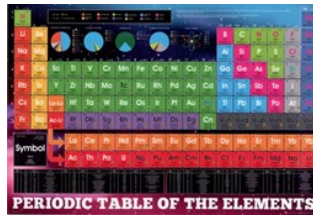

MapCo NZ LTD

Charts & Posters

SPC062 - Educational Basics
610mm x 920mm

SPC057 - Times Tables
610mm x 920mm

SPC012 - Periodic Tables
920mm x 610mm

SPC056 - Tell The Time
610mm x 920mm

SPC009 - Body 2
610mm x 920mm