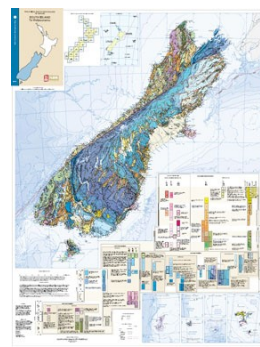

NZ152- The Large South Island
1300mm x 960mm

Suppliers of the finest, most popular wall maps for the world of education

Showroom: 6 Maranui Street Mt Maunganui Tauranga NEW ZEALAND • P.O. Box 13143 Tauranga • maps@mapco.co.nz • Mobile 0274 925 662
www.mapco.co.nz

MapCo NZ LTD

Geological & Niwa Maps

* All maps are approximately 690mm x 990mm

NZ161 - NZ Geological
590mm x 910mm

NZ162 - North Island Geological
840mm x 1040mm

NZ163 - South Island Geological
840mm x 1040mm

NZ030 - Bathymetric Map of NZ
680mm x 1000mm

NZ050 - Undersea NZ
700mm x 1000mm

NZ028 - NZ Diverse Sea Floor Sediments
700mm x 1000mm

NZ054 - Tectonic Map of NZ
680mm x 1000mm

NZ026 - NZ Bathymetry
750mm x 1080