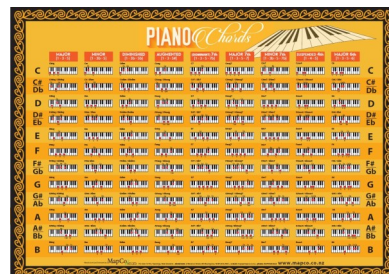

MapCo NZ LTD

Charts & Posters

SPC008 – Solar System (B)
920mm x 610mm

SPC010 – Solar System (P)
920mm x 610mm

SPC018 – Solar System with Moons
920mm x 610mm

SPC100 — Solar (19)
920mm x 610mm

Music Charts

SPC014 - Guitar Chords
610mm x 920mm

SPC061 - Guitar Black
610mm x 920mm

SPC074 - Guitar Purple
530mm x 820mm

SPC017 - Guitar Riffs
590mm x 840mm

SPC016 - Classic Guitar
610mm x 920mm

***SPC019 - Piano Chords**
760mm x 520mm

***SPC015 - Ukulele**
420mm x 570mm