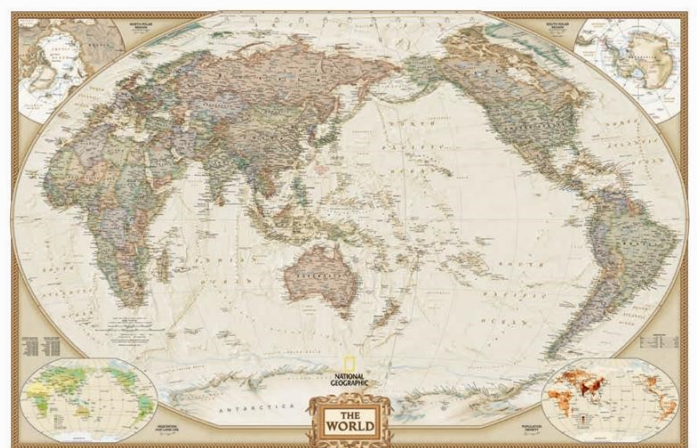

www.mapco.co.nz

MapCo NZ LTD

World Maps - Large

WLD001 - World Mural Map

WLD001A - World Mural Antique

3metres x 2metres

Mapco has a few different Mural maps available, these are like wall paper and are glued to a wall or board.

Enquire for more information as to what is available and prices.

WLD014 - World XL Blue 1825mm x 1220mm

WLD015 - World XL Antique 1825mm x 1220mm

Suppliers of the finest, most popular wall maps for the world of education