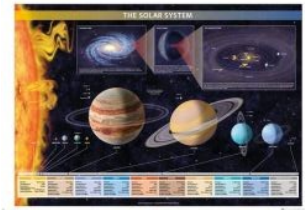

MapCo NZ LTD

Charts & Posters

SPC008 – Solar System (B)
920mm x 610mm

SPC010 – Solar System (P)
920mm x 610mm

SPC018 – Solar System with Moons
920mm x 610mm

SPC100 — Solar (19)
920mm x 610mm

Music Charts

SPC014 - Guitar Chords
610mm x 920mm