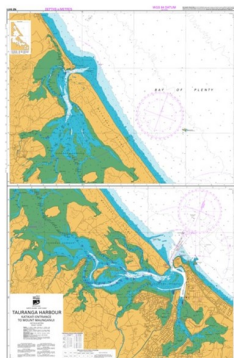

Marine & Harbour Charts (All Areas available)

All Sizes Approx. 1100mm x 720mm

NZ54 - Cuvier Island to East Cape

NZ532 - Approaches to Auckland

NZ5125 - Bay Of Islands

NZ5411 - Tauranga Harbour

NZ533 - Firth of Thames

NZ25 - South Island

NZ63 - Kaikoura Peninsula

MapCo NZ LTD

Maori Maps & Pukapuka

(Exclusive Mapco NZ Ltd Maps)

MA001 - Aotearoa Tribal Iwi Map
840mm x 590mm

MA004 - Treaty of Waitangi Chart
590mm x 840mm

MA008 - Matariki
620mm x 870mm