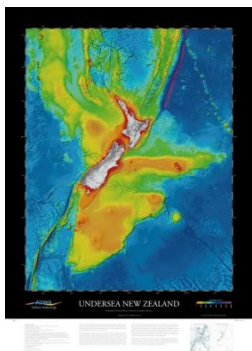

NZ050 - Undersea NZ
700mm x 1000mm