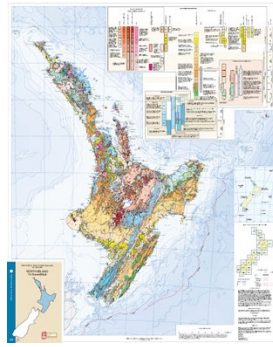

www.mapco.co.nz

MapCo NZ LTD

Kiwi Ultimate Maps

NZ0012 - North Island Ultimate
1600mm x 1100mm

NZ0013 - South Island Ultimate
1600mm x 1100mm

Geographx Topo Maps

NZ151 - The Large North Island
1300mm x 960mm

NZ152- The Large South Island
1300mm x 960mm

Suppliers of the finest, most popular wall maps for the world of education

Showroom: 6 Maranui Street Mt Maunganui Tauranga NEW ZEALAND • P.O. Box 13143 Tauranga • maps@mapco.co.nz • Mobile 0274 925 662
www.mapco.co.nz

MapCo NZ LTD

Geological & Niwa Maps

* All maps are approximately 690mm x 990mm

NZ161 - NZ Geological
590mm x 910mm

NZ162 - North Island Geological
840mm x 1040mm

NZ163 - South Island Geological
840mm x 1040mm