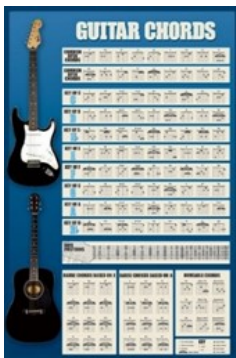

MapCo NZ LTD

Charts & Posters

SPC008 – Solar System (B)
920mm x 610mm

SPC010 – Solar System (P)
920mm x 610mm

SPC018 – Solar System with Moons
920mm x 610mm

SPC100 — Solar (19)
920mm x 610mm

Music Charts

SPC014 - Guitar Chords
610mm x 920mm