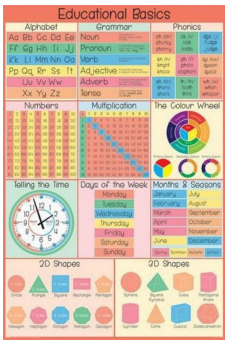

MapCo NZ LTD

Charts & Posters

SPC062 - Educational Basics
610mm x 920mm

SPC057 - Times Tables
610mm x 920mm

SPC012 - Periodic Tables
920mm x 610mm

SPC056 - Tell The Time
610mm x 920mm

SPC009 - Body 2
610mm x 920mm