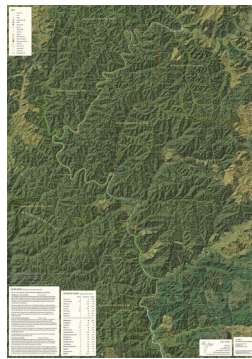

NZTK0004 -
Whanganui Journey
Front - Taumaranui to Whakahoro
Reverse - Whakahoro to Pipiriki
Laminated or PAPER FLAT Available
840mm x 594mm

Tararua Range
Laminated
730mm x 690mm

* All maps are one size approximately 840mm x 600mm and double sided

Suppliers of the finest, most popular wall maps for the world of education