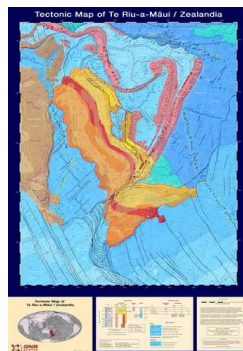

NZ054 - Tectonic Map of NZ
680mm x 1000mm