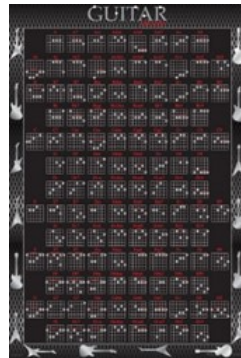

MapCo NZ LTD

Charts & Posters

SPC008 – Solar System (B)
920mm x 610mm

SPC010 – Solar System (P)
920mm x 610mm

SPC018 – Solar System with Moons
920mm x 610mm

SPC100 — Solar (19)
920mm x 610mm

Music Charts

SPC014 - Guitar Chords
610mm x 920mm

SPC061 - Guitar Black
610mm x 920mm

SPC074 - Guitar Purple
530mm x 820mm

SPC017 - Guitar Riffs
590mm x 840mm

SPC016 - Classic Guitar
610mm x 920mm

***SPC019 - Piano Chords**
760mm x 520mm

***SPC015 - Ukulele**
420mm x 570mm