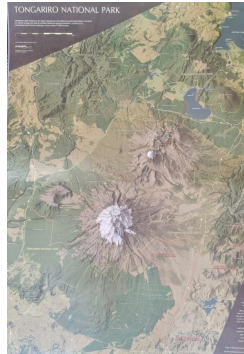

REG250 - 3
Auckland/Coromandel

REG250 - 4
Waikato & Bay of Plenty

REG250 - 5
East Cape

REG250 - 6
Taranaki & Ruapehu

REG250 - 7
Hawkes Bay

REG250 - 9
Nelson & Marlborough

REG250 - 8
Wellington & Wairarapa

REG250 - 10
North Westland

REG250 - 16
Fiordland

* These Areas are also available in City & Town Maps

REG250 - 18
Stewart Island

* All maps are one size approximately 615mm x 880mm

MapCo NZ LTD

NZ Track Maps

NZTK0003 -
Tongariro Circuit
Front - Tongariro Track
Reverse - Tongariro National Park 3D
Laminated or PAPER FLAT Available
840mm x 594mm

Tararua Range
Laminated
730mm x 690mm

* All maps are one size approximately 840mm x 600mm and double sided

Suppliers of the finest, most popular wall maps for the world of education

MapCo NZ LTD

NZ Track Maps