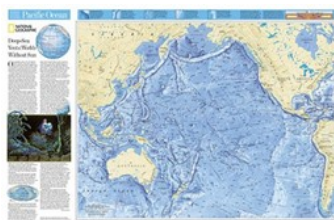

NZ030 - Bathymetric Map of NZ
680mm x 1000mm

NZ050 - Undersea NZ
700mm x 1000mm

NZ028 - NZ Diverse Sea Floor Sediments
700mm x 1000mm

NZ054 - Tectonic Map of NZ
680mm x 1000mm

NZ026 - NZ Bathymetry
750mm x 1080

NZ049 - Undersea Volcanoes
700mm x 1000mm

SPC001 - Pacific ocean Floor
830mm x 555mm

NZ155 - Marlborough Sounds
690mm x 990mm

NZ024 - Lake Taupo
880mm x 840mm

NZ154 - Coromandel Peninsula
1350mm x 900mm

Suppliers of the finest, most popular wall maps for the world of education